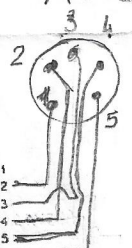

IF-10C (INTERFACE KIT)

IF-10C PC BOARD VIEW

INTERFACE UNIT (X57-1160-02)

IF-10C SCHEMATIC DIAGRAM

INTERFACE UNIT (X57-1160-02)

FEMALE REAR VIEW ACC1

# KENWOOD TS-140S - CAT INTERFACE BOX - IF232

from KGXX

PC

DEVICE

RS232 Cable to PC Serial Port  
PC

Kenwood 6-Pin DIN FEMALE

## FINAL PINOUT ANALYSES

DB9 FEMALE	BOX IF232	DIN6-MALE	SWAP ITS:
2 - RXD	(TXD)	3 RXD	(FXD) 2 SWAP ON
3 - TXD	(RXD)	3 2 TXD	(RXD) 3 ONLY
5 - GND		1 GND	(GND) 1
7 - RTS		5 RTS	RTS 5 SWAP ON
8 - CTS		4 CTS	CTS 4 NO