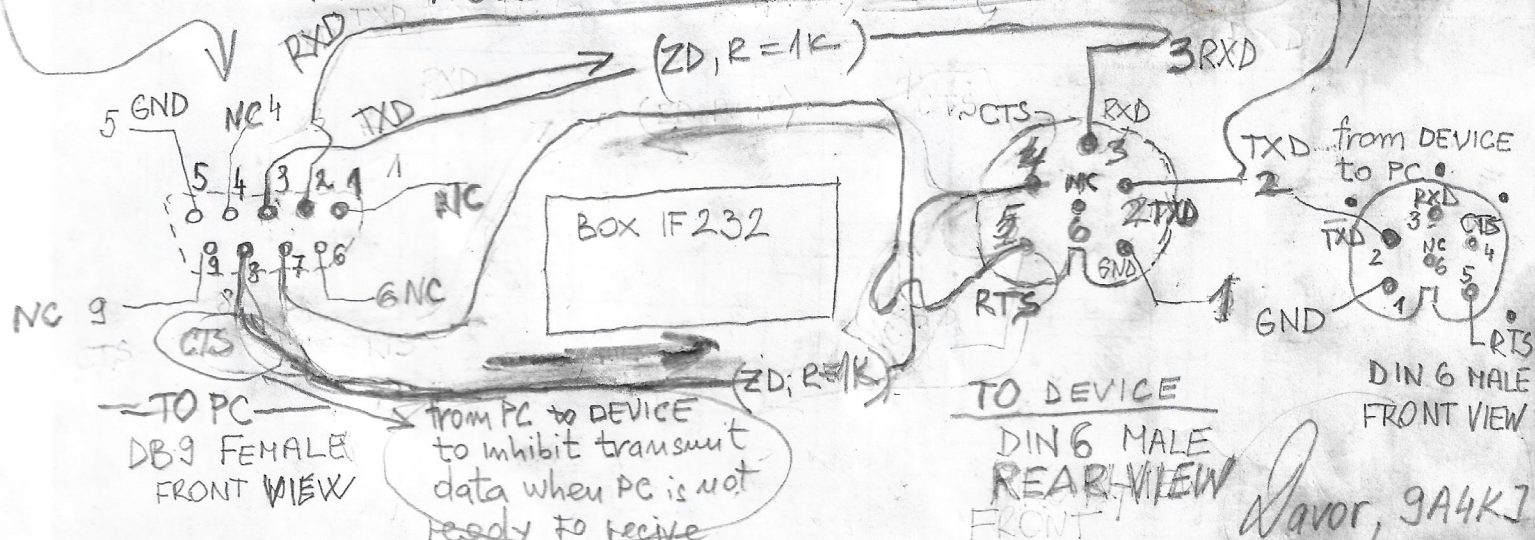

IF-10C (INTERFACE KIT)

IF-10C PC BOARD VIEW

INTERFACE UNIT (X57-1160-02)

IF-10C SCHEMATIC DIAGRAM

INTERFACE UNIT (X57-1160-02)

FEMALE REAR VIEW ACC1

# KENWOOD TS-140S - CAT INTERFACE BOX - IF232

from KGXX

PC

DEVICE

RS232 Cable to PC Serial Port  
PC

Kenwood 6-Pin DIN FEMALE

## FINAL PINOUT ANALYSES

DB9 FEMALE	BOX IF232	DIN6-MALE	SWAP ITS:
2 - RXD	(TXD)	3 RXD	(FXD) 2 SWAP ON
3 - TXD	(RXD)	3 2 TXD	(RXD) 3 ONLY
5 - GND		1 GND	(GND) 1
7 - RTS		5 RTS	RTS 5 SWAP ON
8 - CTS		4 CTS	CTS 4 NO

LAVOR, 9A4KJ  
26. of Nov  
2024