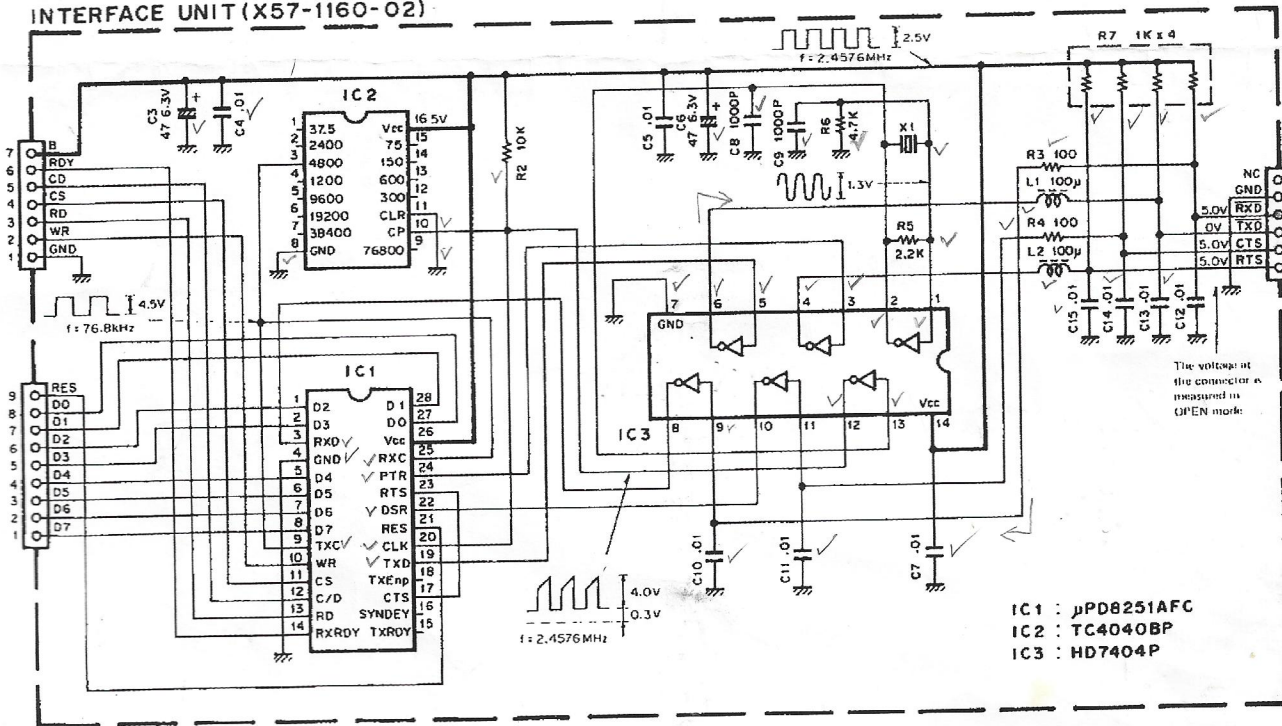

IF-10C (INTERFACE KIT)

IF-10C PC BOARD VIEW

INTERFACE UNIT (X57-1160-02)

IF-10C SCHEMATIC DIAGRAM

INTERFACE UNIT (X57-1160-02)

FEMALE REAR VIEW ACC1

# KENWOOD TS-140S - CAT INTERFACE BOX - IF232

from KGXX

PC

DEVICE

RS232 Cable to PC Serial Port  
PC

Kenwood 6-Pin DIN FEMALE

## FINAL PINOUT ANALYSES

DB9 FEMALE	BOX IF232	DIN6-MALE	SWAP ITS:
2 - RXD	(TXD)	3 RXD	(FXD) 2 SWAP ON
3 - TXD	(RXD)	3 2 TXD	(RXD) 3 ONLY
5 - GND		1 GND	(GND) 1
7 - RTS		5 RTS	RTS 5 SWAP ON
8 - CTS		4 CTS	CTS 4 NO