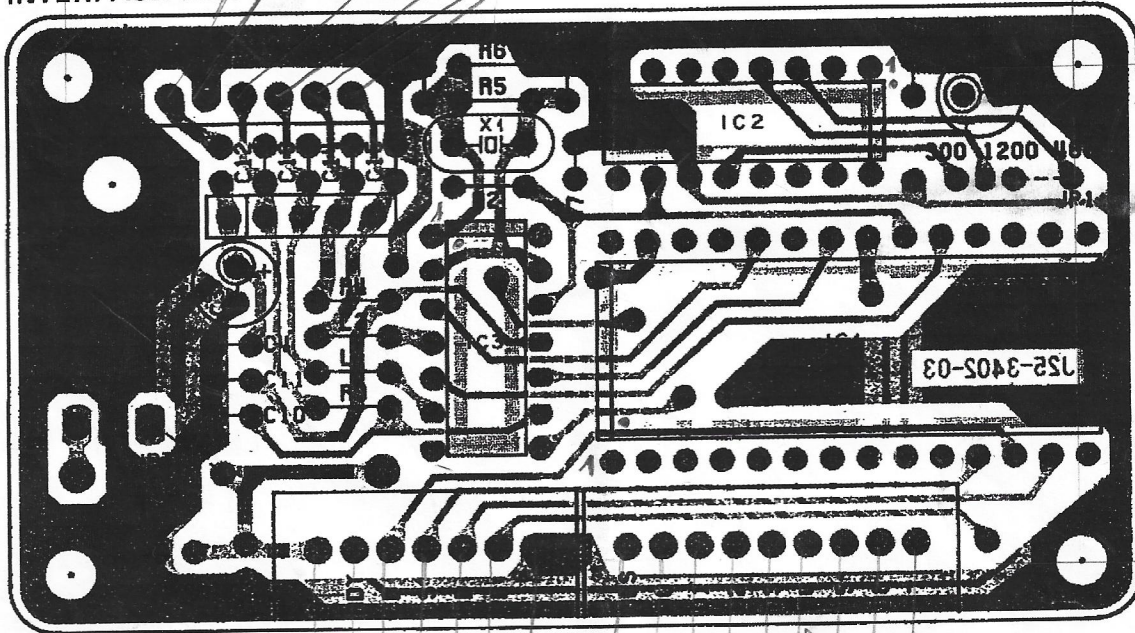

IF-10C (INTERFACE KIT)

IF-10C PC BOARD VIEW

INTERFACE UNIT (X57-1160-02)

IF-10C SCHEMATIC DIAGRAM

INTERFACE UNIT (X57-1160-02)

FEMALE REAR VIEW ACC1

# KENWOOD TS-140S - CAT INTERFACE BOX - IF232

from KGXX

PC

DEVICE

RS232 Cable to PC Serial Port  
PC

Kenwood 6-Pin DIN FEMALE

## FINAL PINOUT ANALYSES

DB9 FEMALE	BOX IF232	DIN6-MALE	SWAP ITS:
2 - RXD	(TXD)	3 RXD	(FXD) 2 SWAP ON
3 - TXD	(RXD)	3 2 TXD	(RXD) 3 ONLY
5 - GND		1 GND	(GND) 1
7 - RTS		5 RTS	RTS 5 SWAP ON
8 - CTS		4 CTS	CTS 4 NO