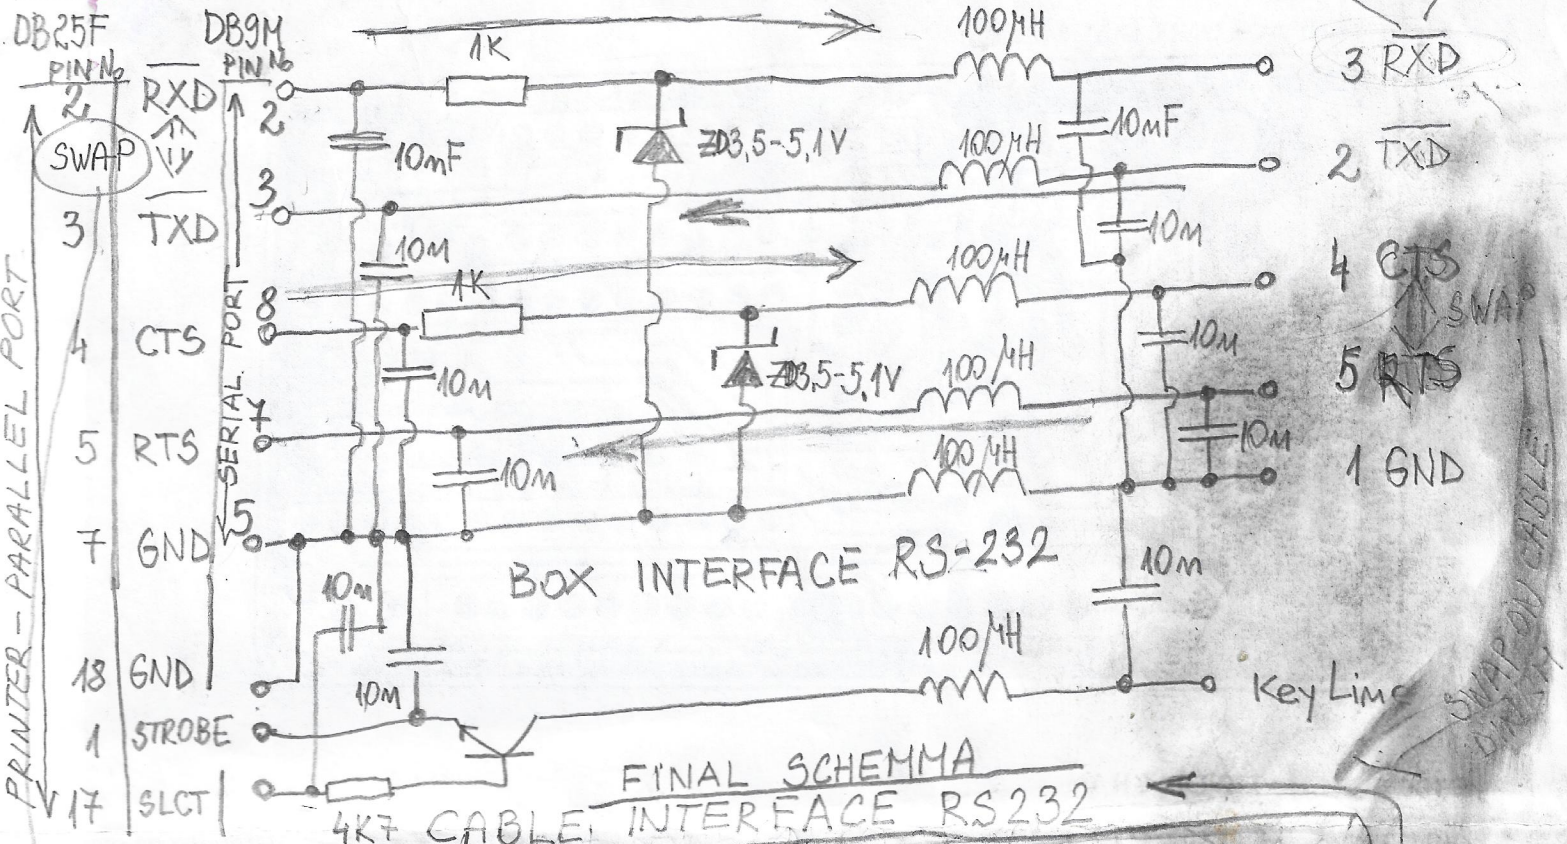

IF-10C (INTERFACE KIT)

IF-10C PC BOARD VIEW

INTERFACE UNIT (X57-1160-02)

IF-10C SCHEMATIC DIAGRAM

INTERFACE UNIT (X57-1160-02)

FEMALE REAR VIEW ACC1

# KENWOOD TS-140S - CAT INTERFACE BOX - IF232

from KGXX

PC

DEVICE

RS232 Cable to PC Serial Port  
PC

Kenwood 6-Pin DIN FEMALE

## FINAL PINOUT ANALYSES

DB9 FEMALE	BOX IF232	DIN6-MALE	SWAP ITS:
2 - RXD	(TXD)	3 RXD	(FXD) 2 SWAP ON
3 - TXD	(RXD)	3 2 TXD	(RXD) 3 ONLY
5 - GND		1 GND	(GND) 1
7 - RTS		5 RTS	RTS 5 SWAP ON
8 - CTS		4 CTS	CTS 4 NO

LAVOR, 9A4KJ  
26. of Nov  
2024